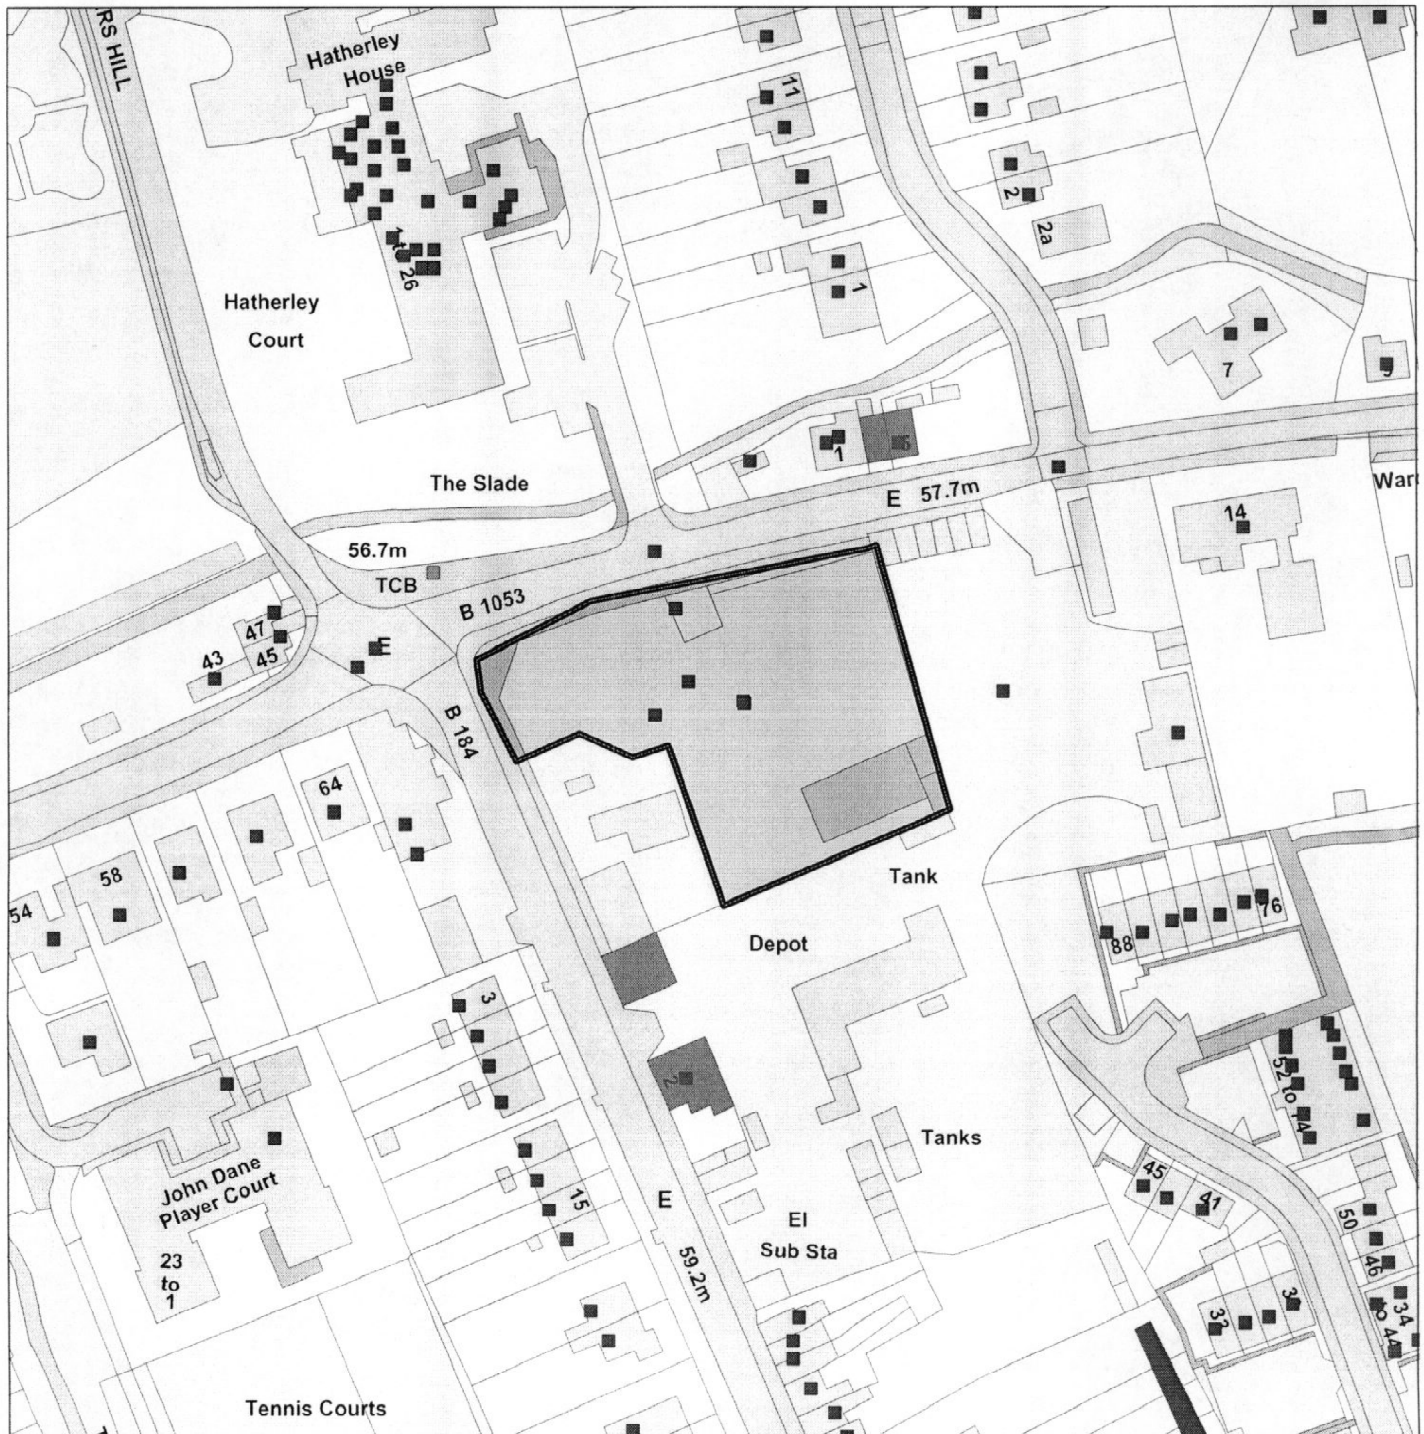

## Former Gas Works, Saffron Walden

GIS by ESRI (UK)

Scale : 1:1250

Reproduced from the Ordnance Survey map with the permission of the Controller of Her Majesty's Stationery Office © Crown Copyright 2000.

Unauthorised reproduction infringes Crown Copyright and may lead to prosecution or civil proceedings.

Produced using ESRI (UK)'s MapExplorer 2.0 - <http://www.esriuk.com>

Organisation	UTTLESFORD DISTRICT COUNCIL
Department	PLANNING
Comments	
Date	27 November 2012
SLA Number	100018688 (2007)